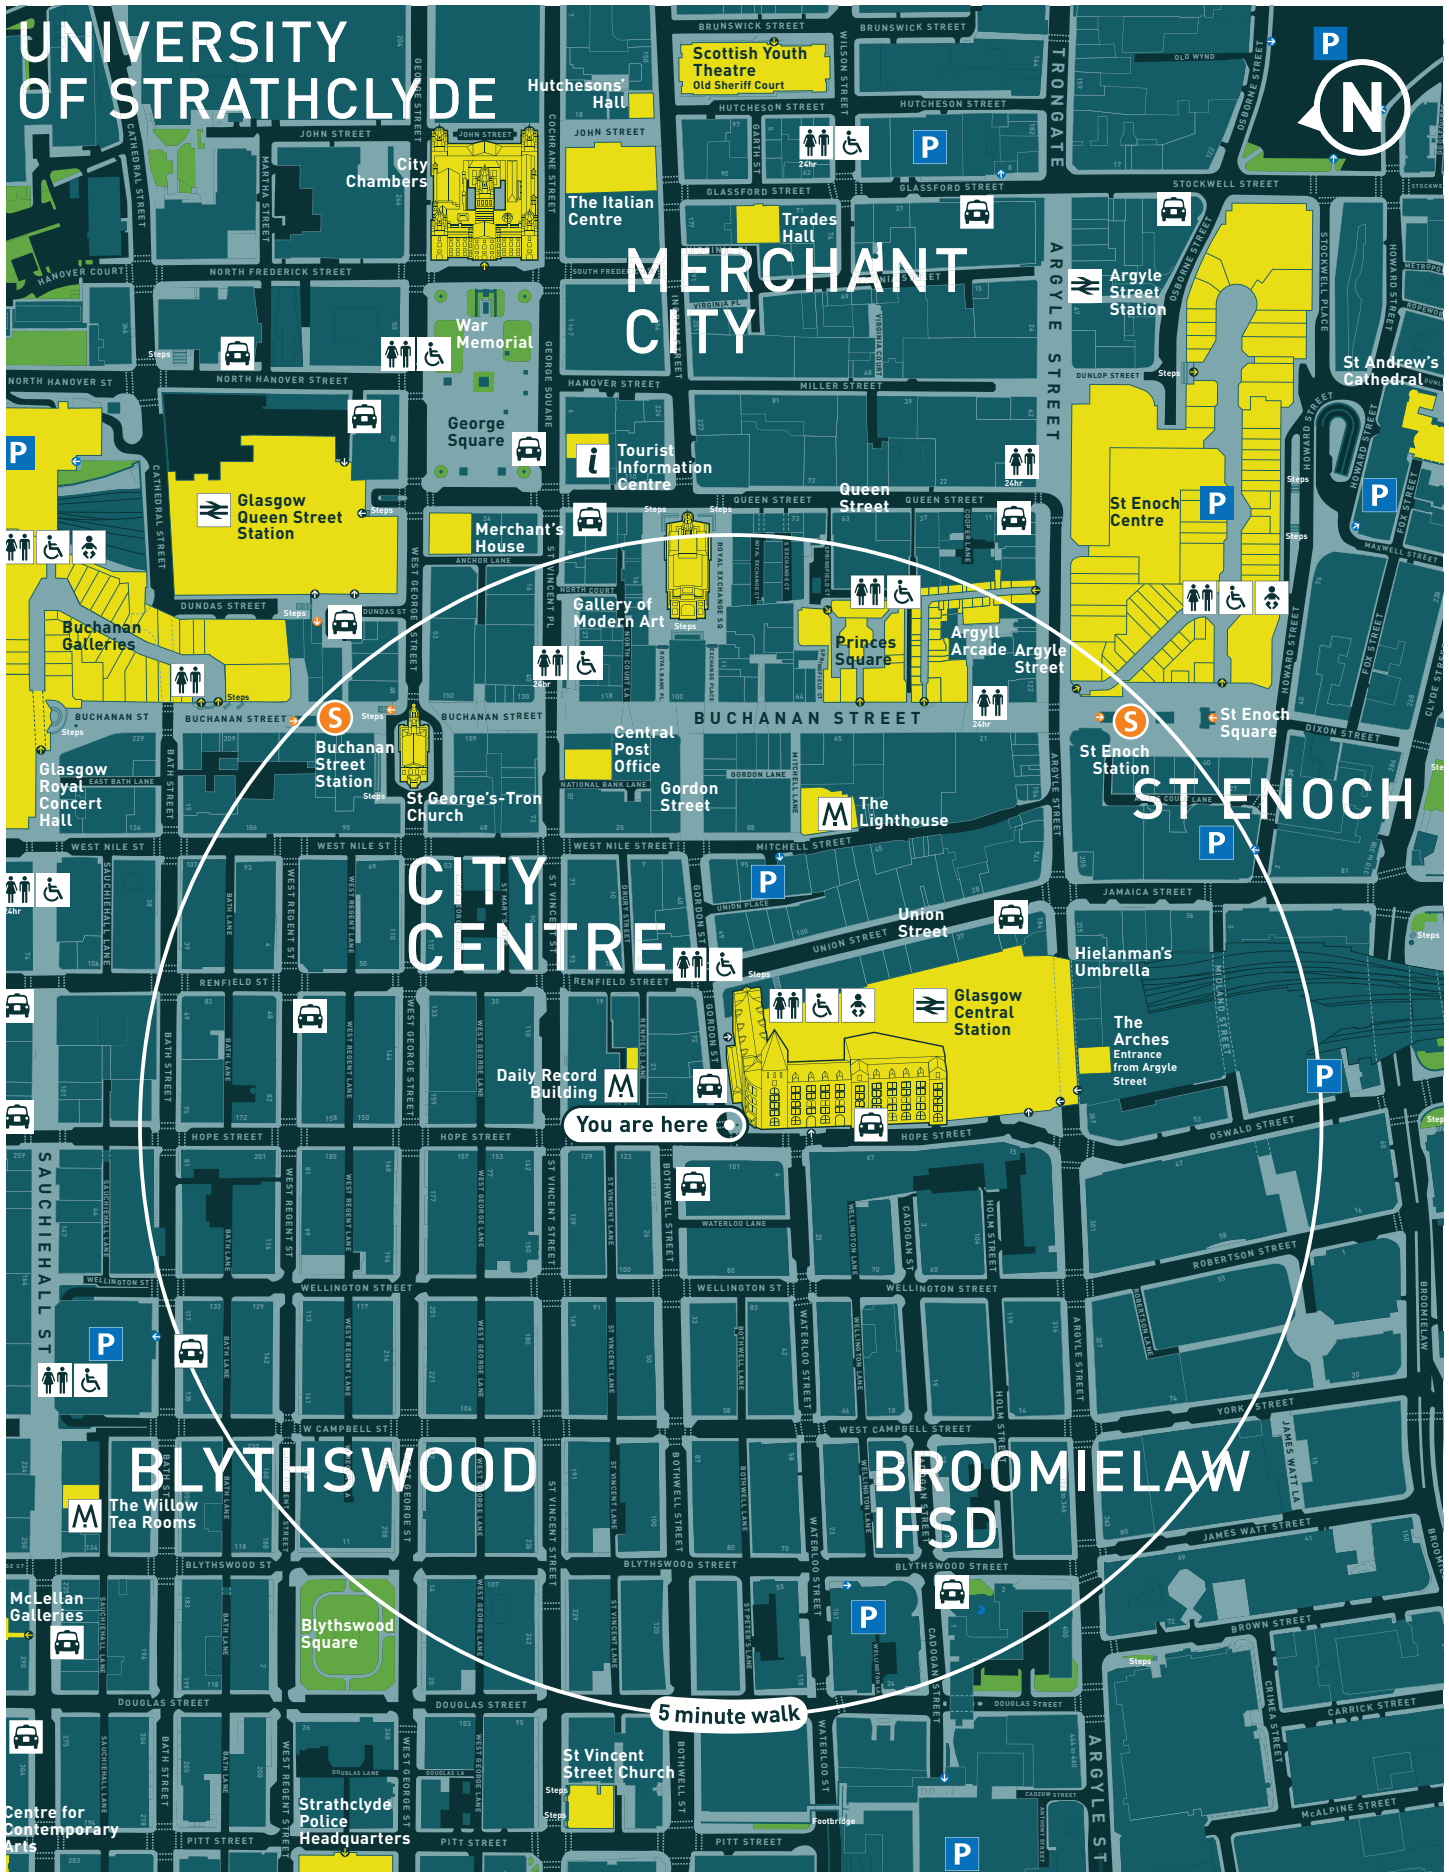

Wayfinding Displays

Glasgow City Centre

Wayfinding 3D Buildings

Glasgow City Centre